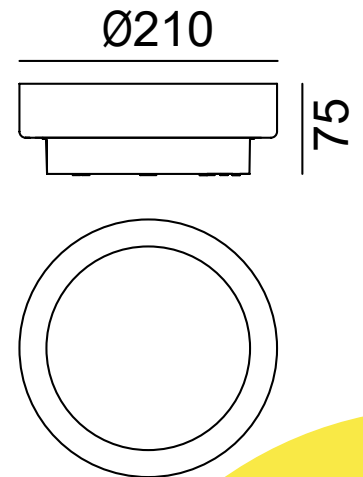

# OUTDOOR LIGHT CEILING MOUNTED

TECHNICAL SHEET  
KL-OD0065

**KEYLIGHT**

SPAIN

PRODUCTOS DE ILUMINACION

## FEATURES

- 220-240V
- CE ROHS Certified
- Aluminum die-casting body
- PC Diffuser
- 3-years warranty

## SPECIFICATIONS

Product Code	KL-OD0065
Power	15W
Input	220-240V
Luminous flux	1200 lm
Color Temperature	2700k-6500k
Beam Angle	120°
Power factor	≥0.90
CRI	80
Finishing Colors	White/Silver Grey/Dark Grey/Black
LED Type	SMD
IP Rating	IP54 Class 1
Size	Ø210mm*75mm
Warranty	3 years